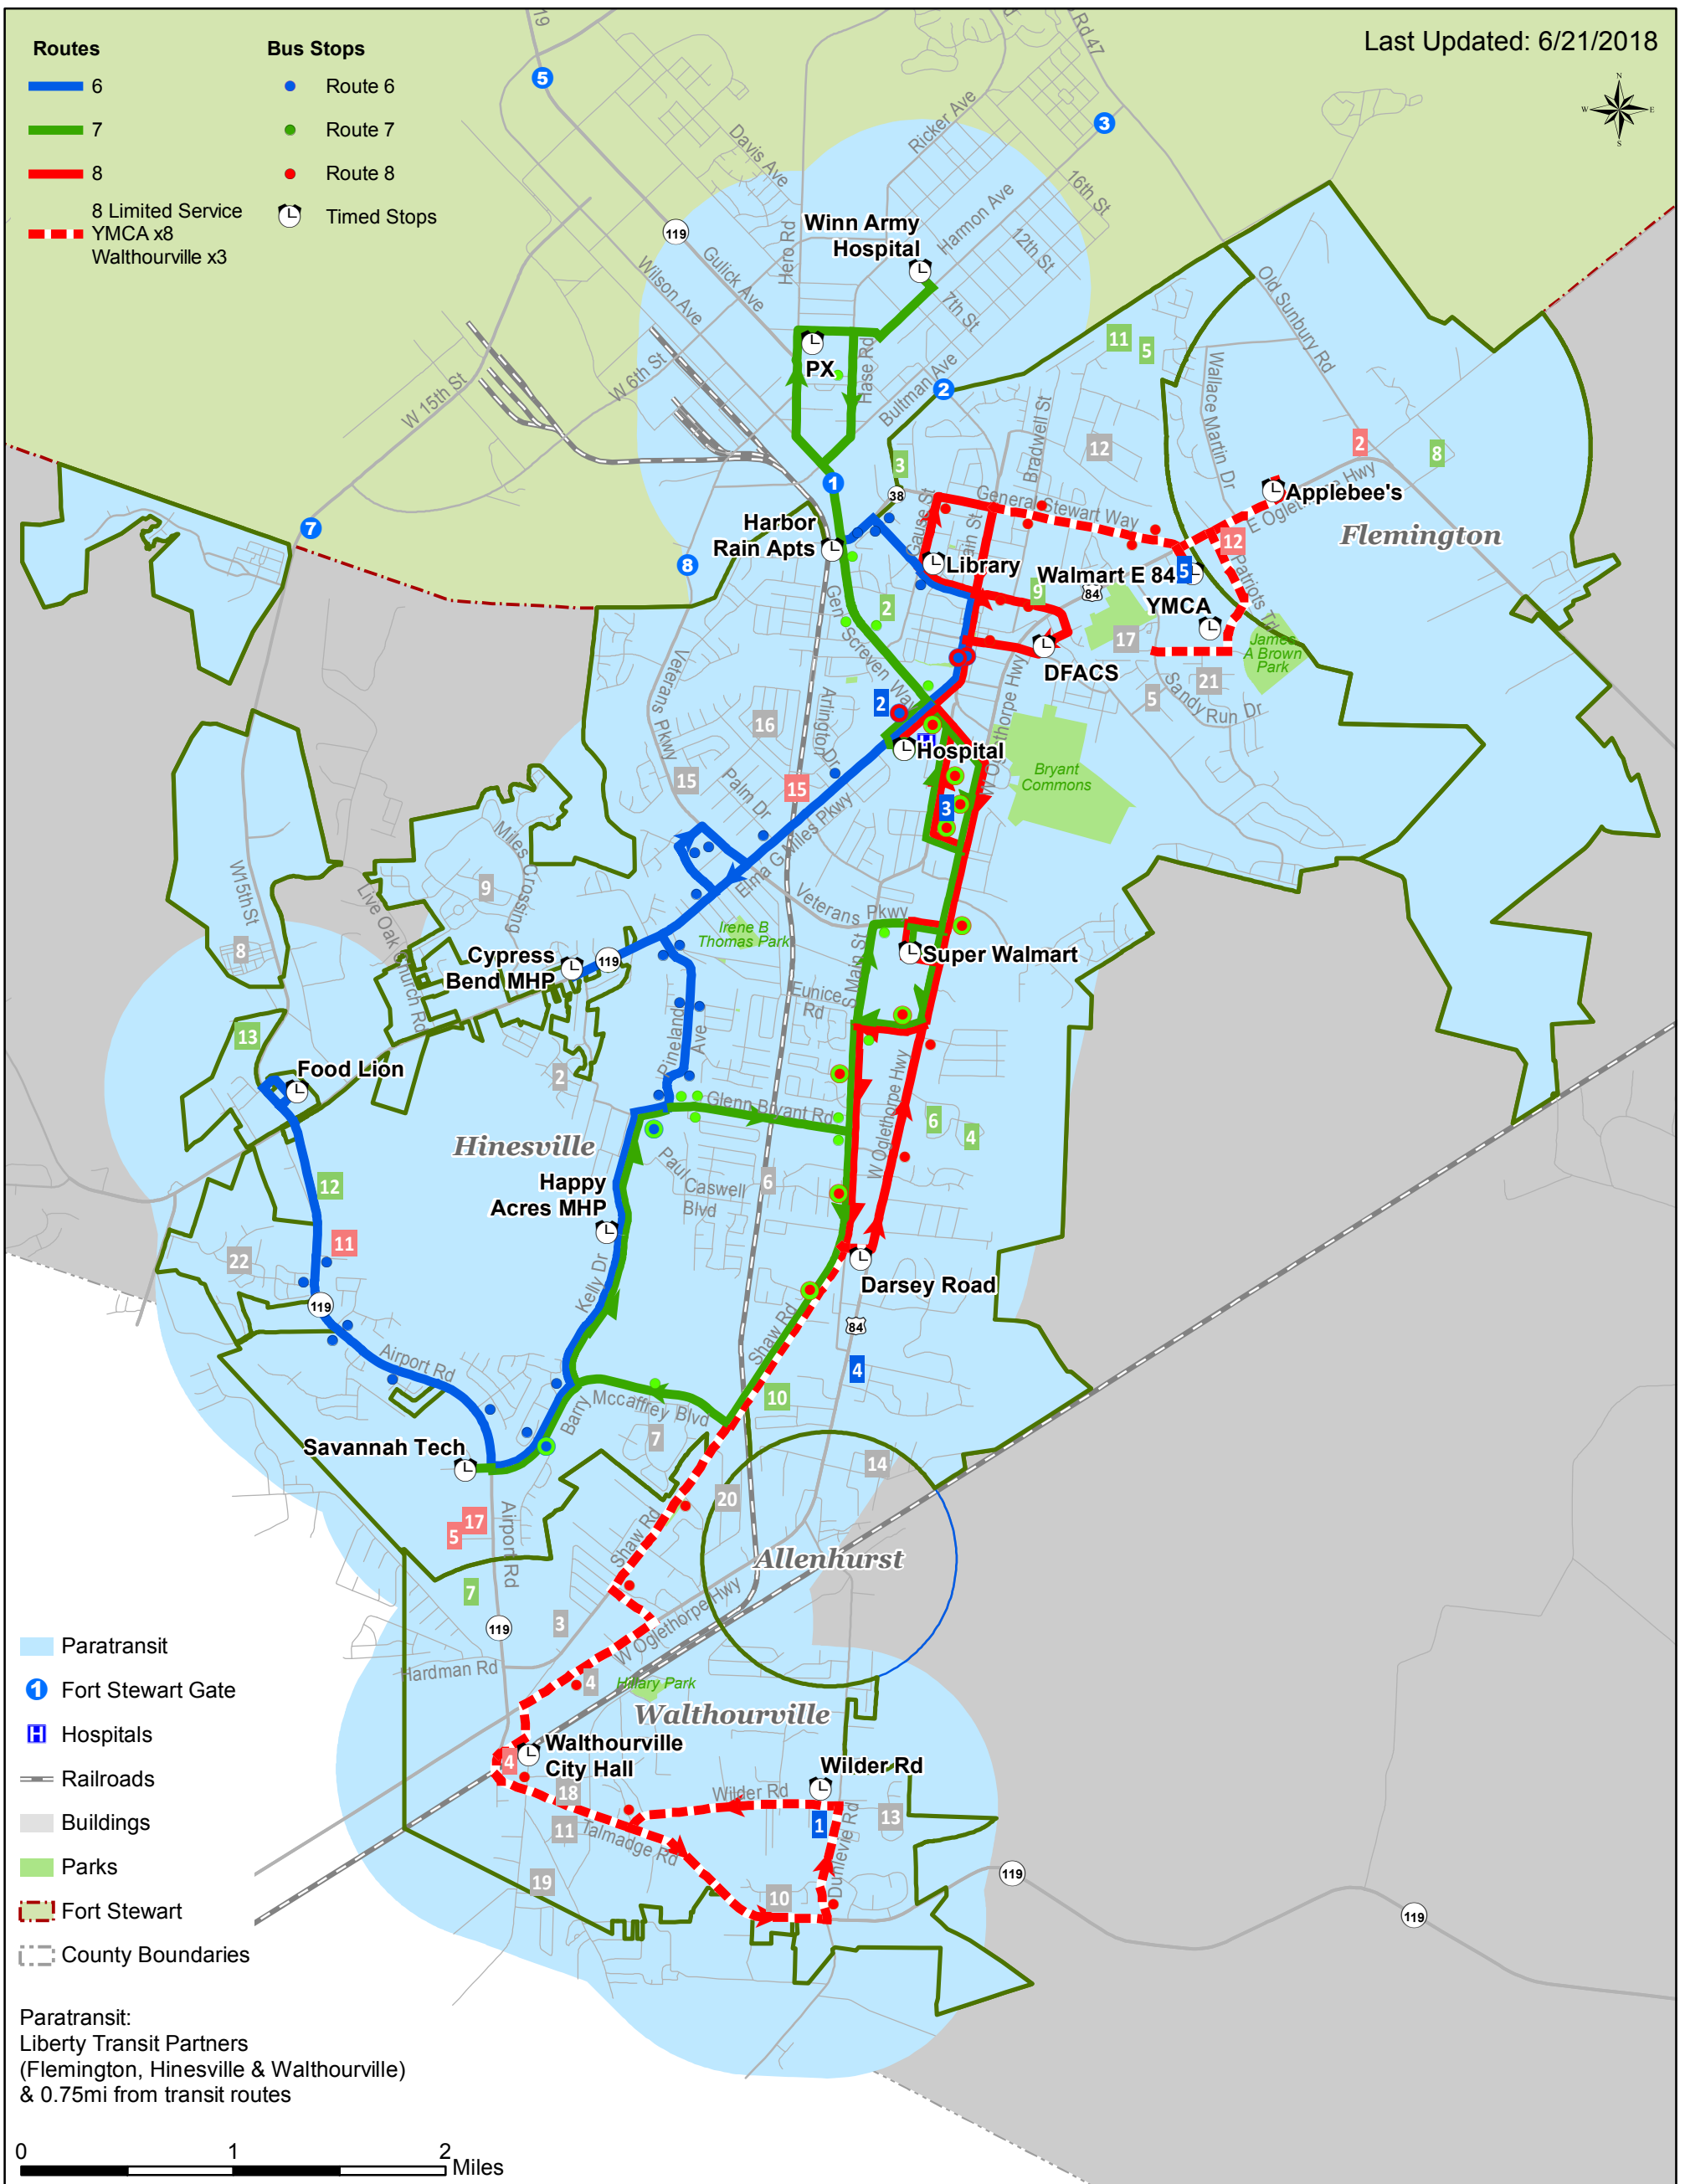

# Liberty Transit Proposed Complementary Paratransit Service Area

Last Updated: 6/21/2018

Civic	
1	Board of Education
2	City Hall - Flemington
3	City Hall - Hinesville
4	City Hall - Walthourville
5	County Jail
6	Court House
7	Court House Annex
8	Division of Family & Children Services
9	Emergency Management
10	Fire Station
11	Fire Station
12	Health Department
13	Justice Center
14	Police Department
15	Public Works
16	Records Retention Center
17	State Patrol Office
18	VA Medical Center

Housing	
1	Baytree Apts
2	Belmore
3	Cameron Wood MHP
4	Cedar Hill MHP
5	Cinder Hill
6	Eagles Landing
7	Fairington
8	Governors Quarters
9	Griffin Park
10	Hunters Branch
11	Laurendale Estates
12	Martin Woods
13	McDonald Ridge
14	Miller
15	Northgate
16	Northwest Woods
17	Regency Apts
18	Salter MHP
19	Stillwood
20	Sugar Hill
21	Tupelo Trail Apts
22	Waterfield

Schools	
1	Armstrong State University
2	Bradwell Institute
3	Button Gwinnett Elementary
4	Frank Long Elementary
5	Joseph Martin Elementary
6	Lewis Frasier Middle
7	Liberty County Career Academy
8	Liberty County Performing Arts Center
9	Liberty Pre-K
10	Lyman Hall Elementary
11	Snelson-Golden Middle
12	Taylor's Creek Elementary
13	Waldo Pafford Elementary
Shopping	
1	Clydes Convenience Store
2	Hinesville Square
3	Kroger
4.5	Walmart Neighborhood Market